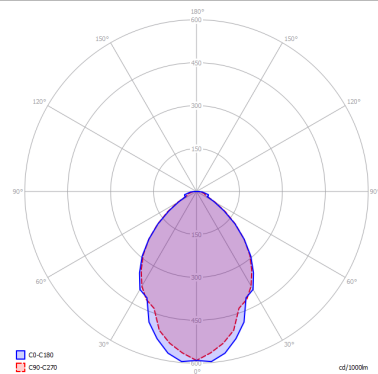

SHELF

Single

FEATURES

- Frame:** Metal
- Diffusor:** None
- Dimmable:** Yes
- Dimmer:** Not Included
- Bulb:** Included

BULB

LED 2700K 1 x 17W | 1700 lm

or

LED 3000K 1 x 17W | 1800 lm

SPECIFICATION SHEET

CERTIFICATION

PHOTOMETRIC CURVE

FRAME	DIFFUSOR	LED COLOUR	CODE
<input type="radio"/> Matte White 9016	None	2700K	151005
<input type="radio"/> Matte White 9016	None	3000K	151003