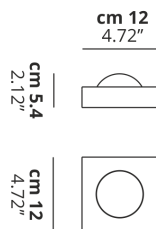

SHELF

Single

FEATURES

- Frame:** Metal
- Diffusor:** None
- Dimmable:** Yes
- Dimmer:** Not Included
- Bulb:** Included

BULB

LED 2700K 1 x 17W | 1700 lm

or

LED 3000K 1 x 17W | 1800 lm

SPECIFICATION SHEET

CERTIFICATION

PHOTOMETRIC CURVE

FRAME	DIFFUSOR	LED COLOUR	CODE
<input type="radio"/> Matte White 9016	None	2700K	151005
<input type="radio"/> Matte White 9016	None	3000K	151003